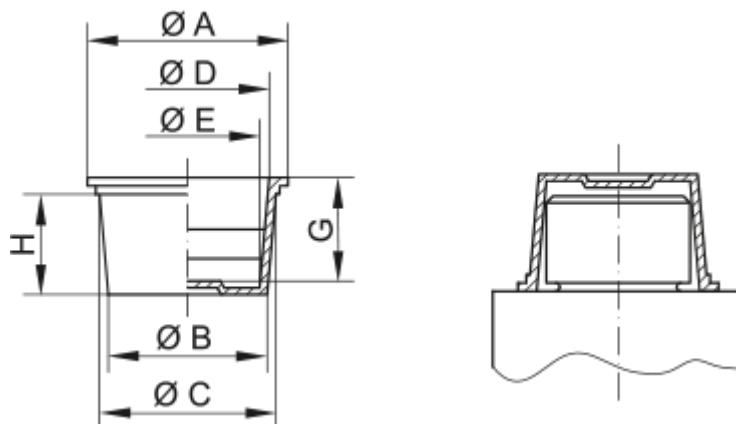

Article number: 59GPN610U22

Description: KLEE Universal plugs GPN 610 U - (\varnothing 23,2-26,3/ \varnothing 24,4-21,2)

Measures

A = 30

B = 23.2

C = 26.3

D = 24.4

E = 21.2

G = 18

H = 18